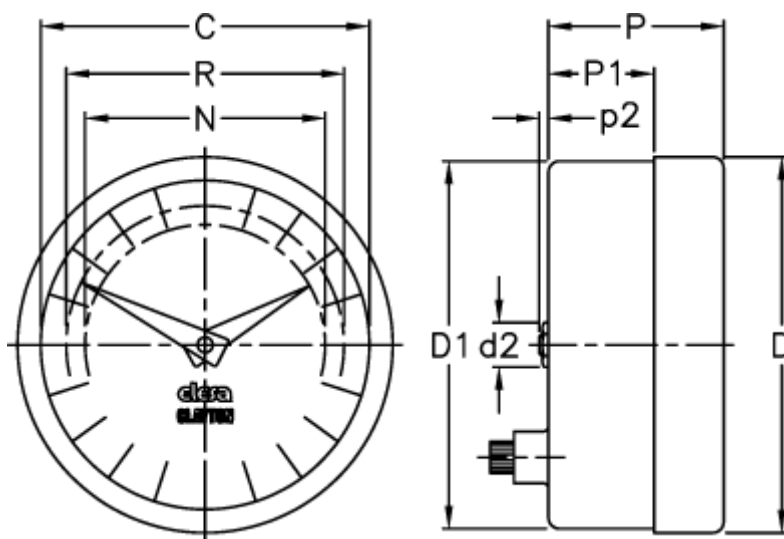

Article number: 2307024244

Description: E+G Positive drive indicator  
PA01-0060-D

## Measures

C = 42

R = 37

D = 49.6

D1 = 48.3

d2 = 8

N = 30

P = 30

P1 = 20.5

p2 = 1.6